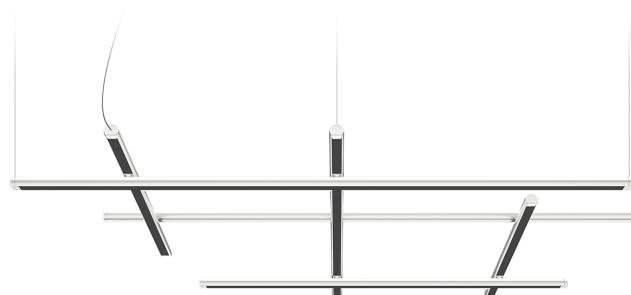

PANZERI

Hilow

220-240V AC dimmable (DALI/Push DIM)

L02901.115.0502

● white

Data sheet

CODE	L02901.115.0502
SYSTEM POWER CONSUMPTION	77W
EFFICACY	27.5lm/W
LIGHT SOURCE	LED
LIGHT SOURCE LIFETIME	L70 (B10) 60.000h
COLOUR TEMPERATURE	2700K Ra>90
LIGHT DISTRIBUTION	diffused
POWER SUPPLY	220-240V AC
FREQUENCY	50/60Hz
ELECTRICAL CONFIGURATION	dimmable (DALI/Push DIM)
DRIVER	integrated included
NOMINAL LUMINOUS FLUX	9072lm
LUMEN OUTPUT	2118lm
EFFICIENCY	23.3%
WEIGHT	2,80 Kg
PROTECTION DEGREE	IP20
COLOUR TOLLERANCES	SDCM 3
PACKING DIMENSIONS (CM)	87,0 x 118,0 x 14,0

Suspension lighting fixture for interiors, with direct and indirect light emission. Extruded aluminium structure in white, mat black, bronze, mat brass or titanium polyacrylic paint.

Joints in turned brass and die-cast aluminium in polyacrylic paint.

Die-cast aluminium end caps in polyacrylic paint.

Extruded polycarbonate diffusers with black finish.

Reversible suspension kit with griplocks and 5m (196,9") long steel cables.

5m (196,9") long power cable in transparent PVC.

Canopy for power supply with 3 outputs, with pickled sheet metal ceiling bracket and extruded aluminium covering in white, mat black, bronze, mat brass or titanium polyacrylic paint.

Technical drawing

Polar diagram