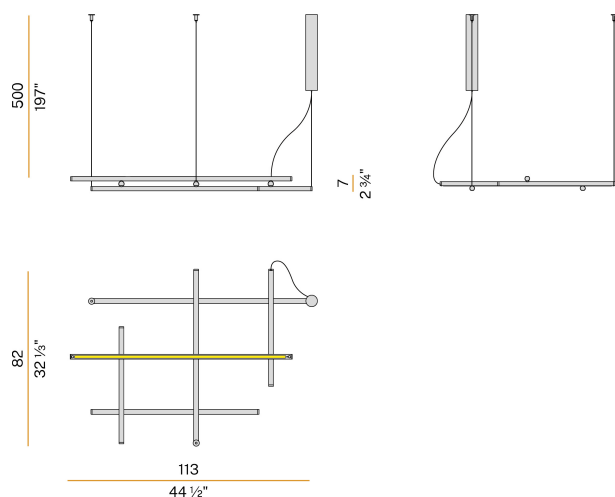

Die-cast aluminium end caps in polyacrylic paint.

Extruded polycarbonate diffusers with black finish.

Reversible suspension kit with griplocks and 5m (196,9") long steel cables.

5m (196,9") long power cable in transparent PVC.

Canopy for power supply with 3 outputs, with pickled sheet metal ceiling bracket and extruded aluminium covering in white, mat black, bronze, mat brass or titanium polyacrylic paint.

Technical drawing

Polar diagram